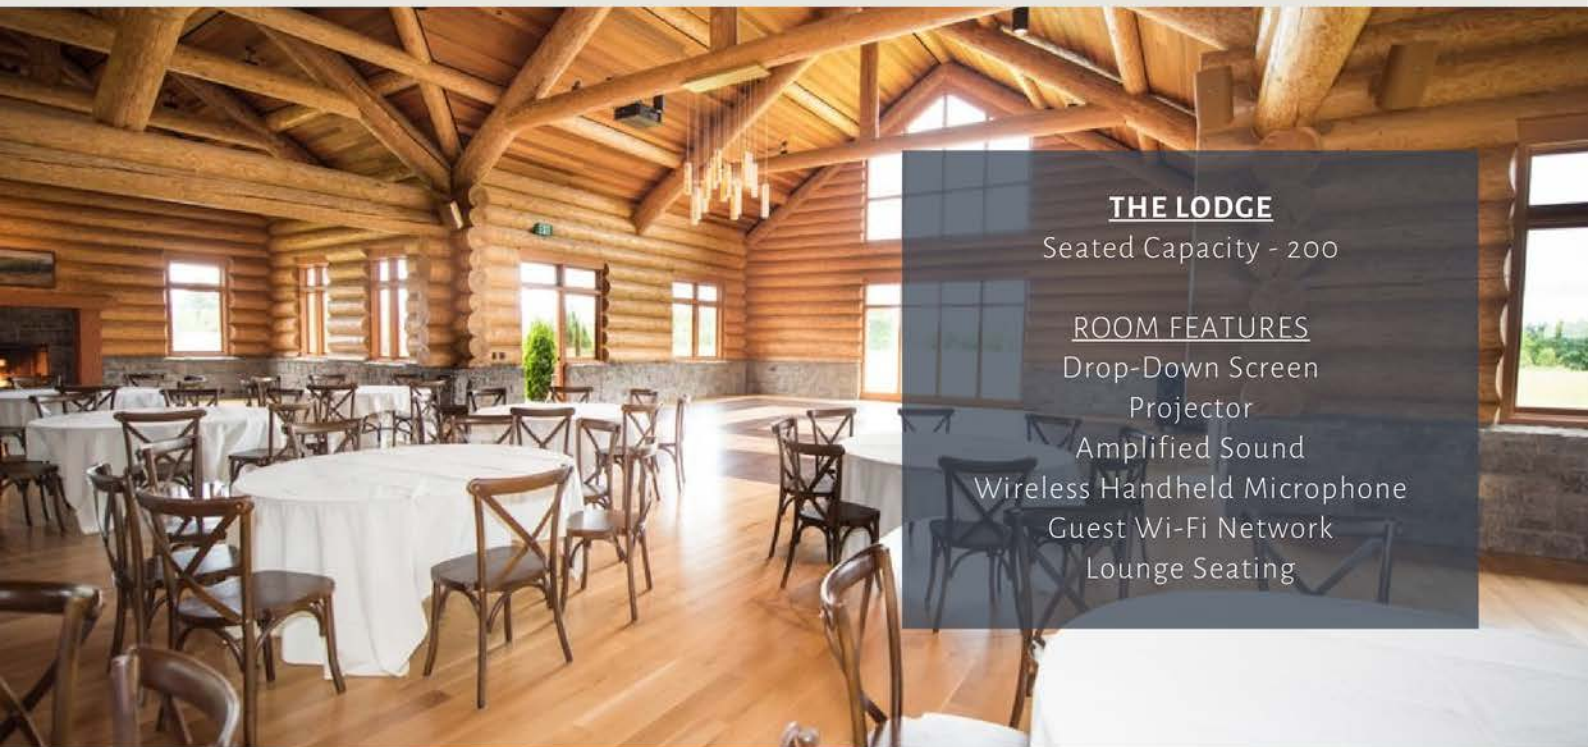

Drop-Down Screen
Projector
Amplified Sound
Barco ClickShare Wireless Presentation
Guest Wi-Fi Network
Bistro String Lights
Included Access to Game Lounge

GAME LOUNGE

Seated Capacity - 30

ROOM FEATURES

- (2) 47" Wall Mounted Flat-Screen TVs
- Apple TV
- Pool Table
- Lounge Seating
- Changing Room
- Guest Wi-Fi Network

ROOM FEATURES

- 55" Flat-Screen TV
- Soundbar
- Barco ClickShare Wireless Presentation
- Guest Wi-Fi Network

THE LODGE

THE LODGE

Seated Capacity - 200

ROOM FEATURES

Drop-Down Screen

Projector