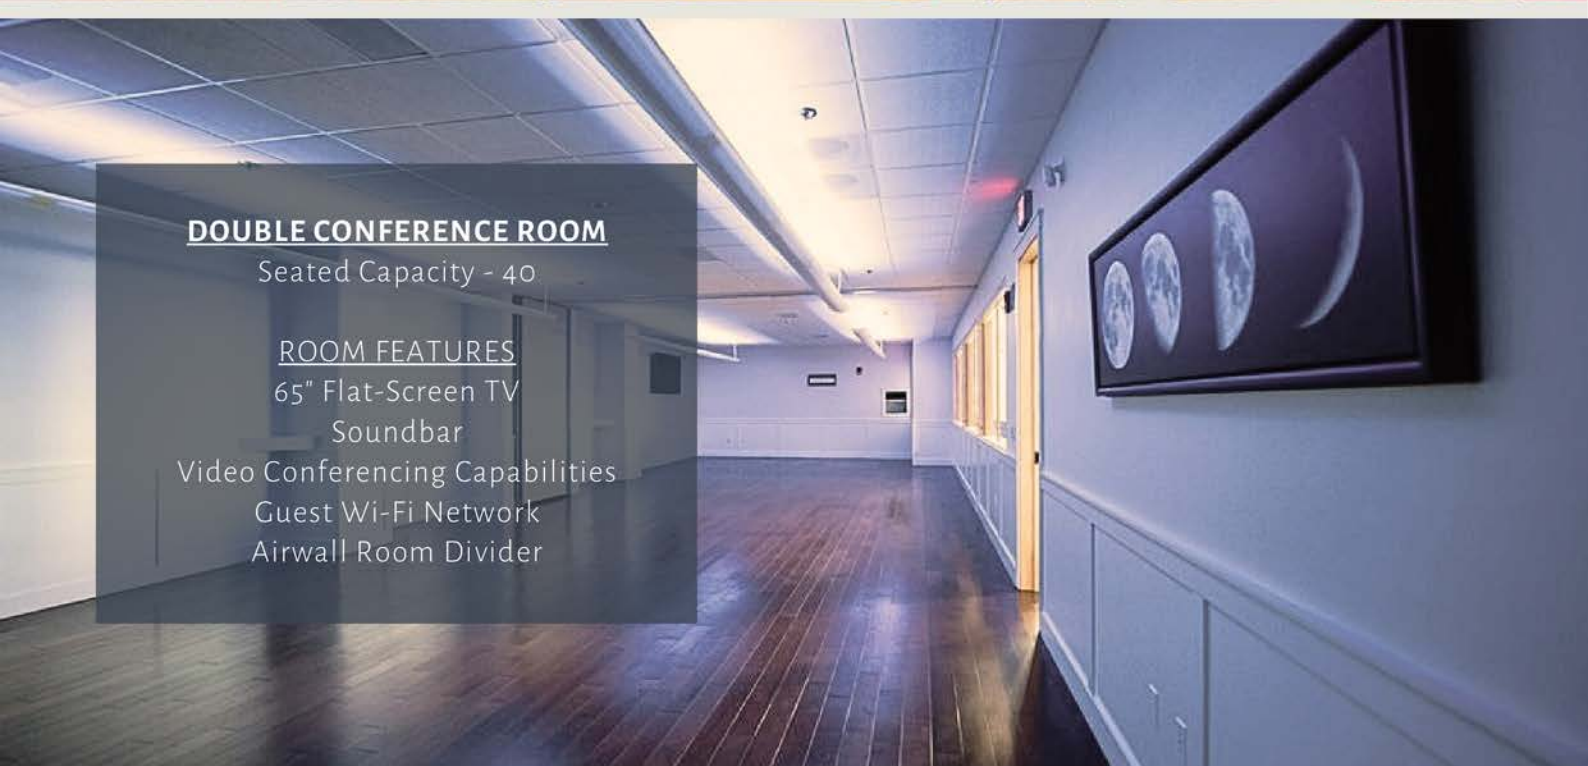

WILLAMETTE ROOM

Seated Capacity - 120

ROOM FEATURES

Drop-Down Screen
Projector
Glass Dry Erase Board
Amplified Sound
Wireless Handheld OR Lavalier Microphone
Barco ClickShare Wireless Presentation
Audience Oriented Video Conferencing
Guest & Presenter Wi-Fi Networks
Ethernet Internet

Drop-Down Screen
Projector
Amplified Sound
Barco ClickShare Wireless Presentation
Guest Wi-Fi Network
Bistro String Lights
Included Access to Game Lounge

GAME LOUNGE

Seated Capacity - 30

ROOM FEATURES

- (2) 47" Wall Mounted Flat-Screen TVs
- Apple TV
- Pool Table
- Lounge Seating
- Changing Room
- Guest Wi-Fi Network

DOUBLE CONFERENCE ROOM

Seated Capacity - 40

ROOM FEATURES

- 65" Flat-Screen TV
- Soundbar
- Video Conferencing Capabilities
- Guest Wi-Fi Network
- Airwall Room Divider

EXECUTIVE BOARDROOM

Seated Capacity - 12

ROOM FEATURES

- 55" Flat-Screen TV
- Soundbar
- Barco ClickShare Wireless Presentation
- Guest Wi-Fi Network

THE LODGE

THE LODGE

Seated Capacity - 200

ROOM FEATURES

Drop-Down Screen

Projector