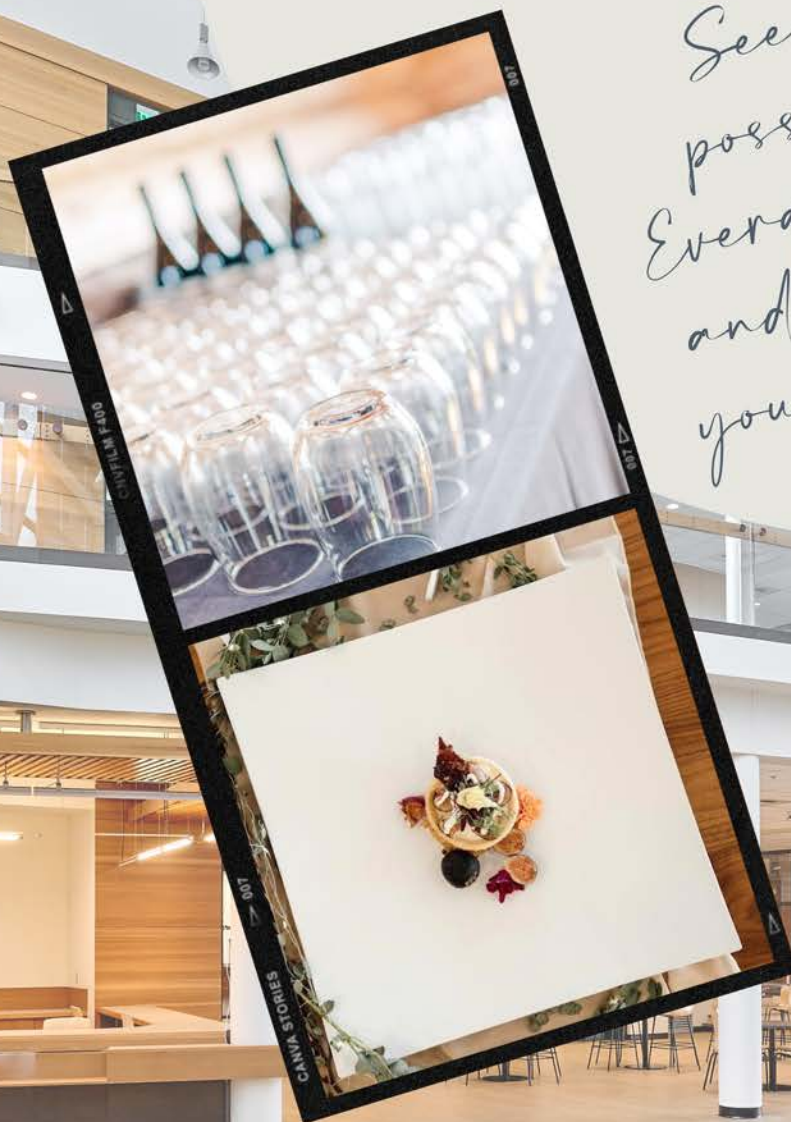

WELCOME

Evergreen Events is located on a 300-acre campus nestled in the heart of Oregon's wine country. Our campus is brimming with versatile event spaces, creating a truly unique experience for your next corporate or social event. As your full-service event partner, Evergreen Events' culinary team and event staff are committed to creating a tailored experience unlike any other, and one that will leave a lasting impression on you and your guests.

See what is possible with Evergreen Events, and let us bring your next function to life!