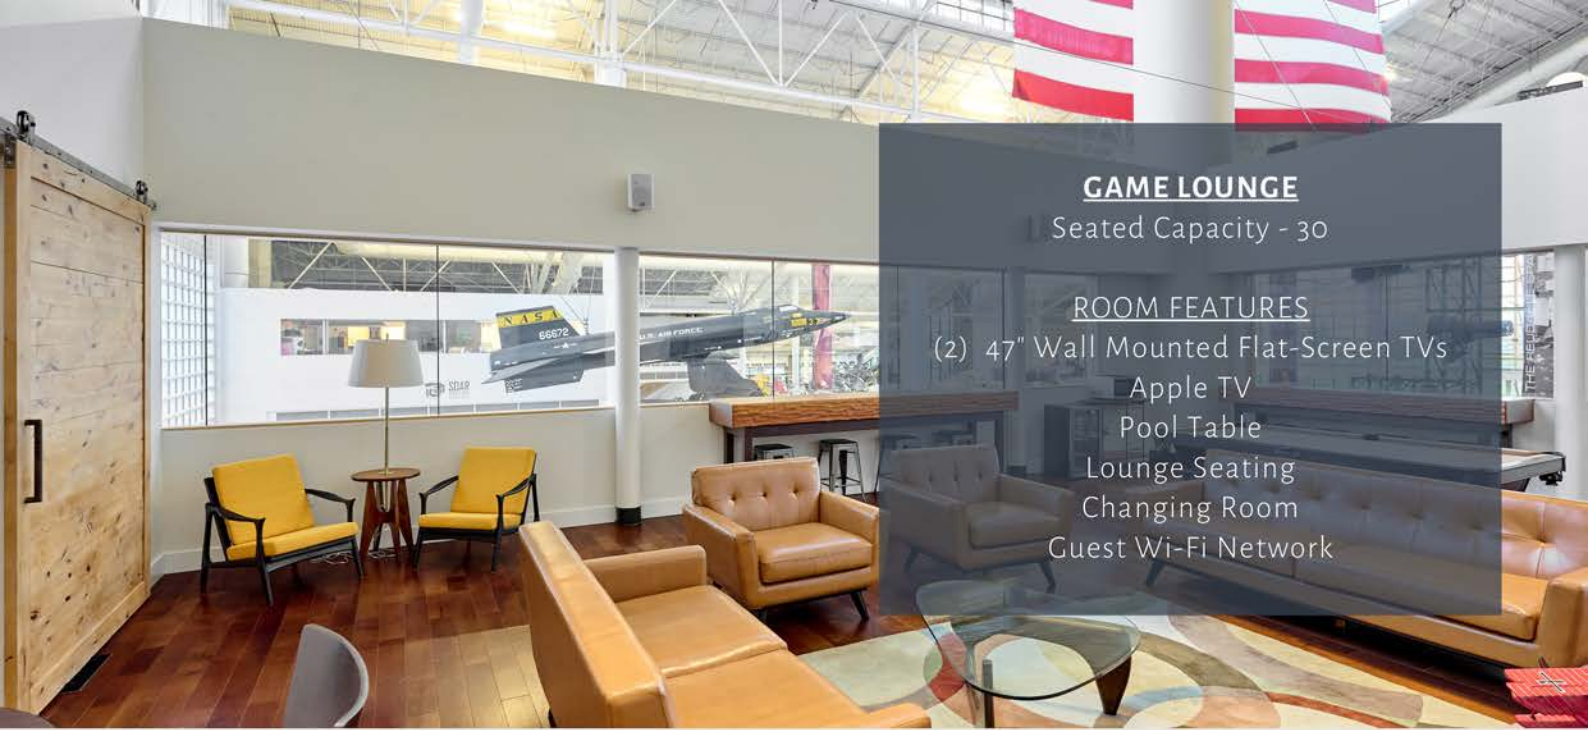

WILLAMETTE ROOM

Seated Capacity - 120

ROOM FEATURES

Drop-Down Screen
Projector
Glass Dry Erase Board
Amplified Sound
Wireless Handheld OR Lavalier Microphone
Barco ClickShare Wireless Presentation
Audience Oriented Video Conferencing
Guest & Presenter Wi-Fi Networks
Ethernet Internet

SPACE MUSEUM

SPACE MUSEUM FLOOR

Seated Capacity - 450

ROOM FEATURES

6'x16' Stage
Museum Artifacts
Guest Wi-Fi Network
Available after 5PM

MAIN HALL

Seated Capacity - 150

ROOM FEATURES

Drop-Down Screen
Projector
Amplified Sound
Barco ClickShare Wireless Presentation
Guest Wi-Fi Network
Bistro String Lights
Included Access to Game Lounge

GAME LOUNGE

Seated Capacity - 30

ROOM FEATURES

- (2) 47" Wall Mounted Flat-Screen TVs
- Apple TV
- Pool Table
- Lounge Seating
- Changing Room
- Guest Wi-Fi Network